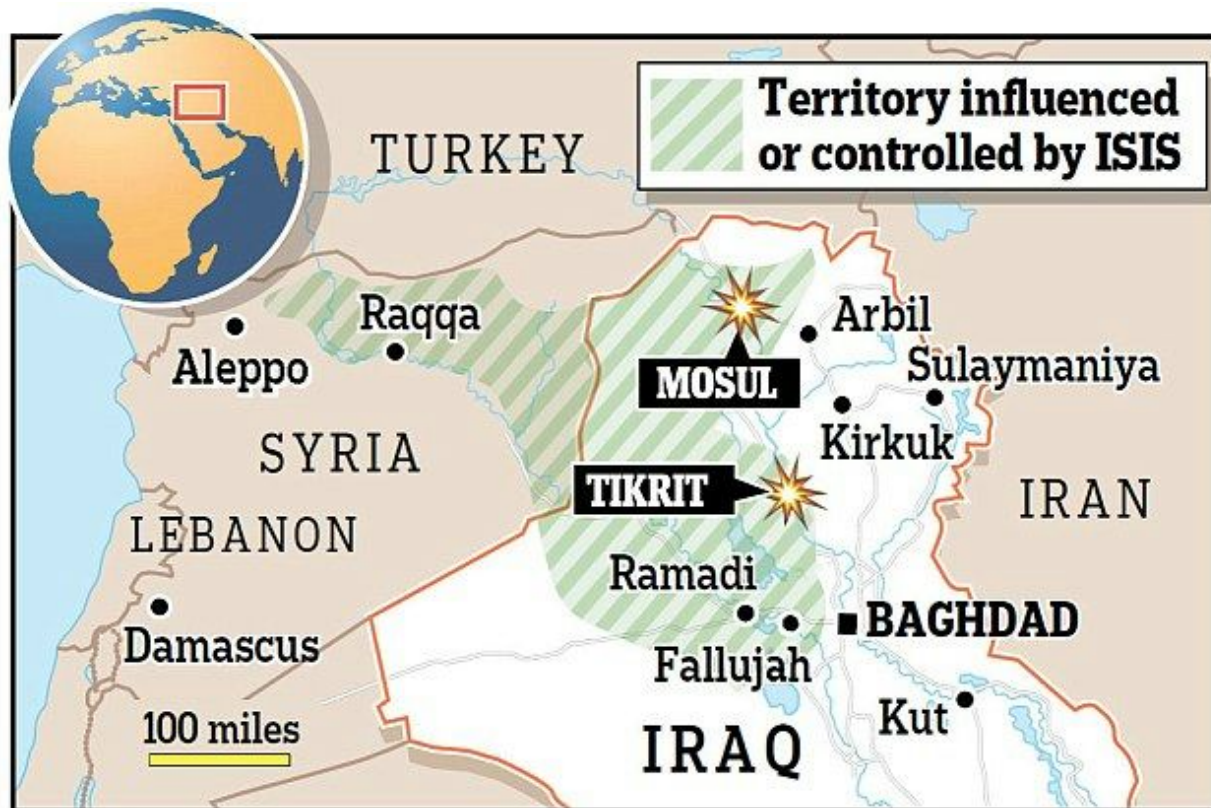

Analyzing a Political Cartoon on the Russian Role in Syria

by Patrick Chappatte in the New York Times September 18, 2015

Who is the Russian leader in the Russian Helicopter?

Who is the Syrian leader in the Syrian Helicopter?

What is the Syrian leader dropping on the town below?

What impact is the bombing having on Syria?

What is the political cartoonist's point of view regarding Russian military aid to the Syrian leader?

Map of Isis Control and Influence in the Middle East

Which country in the Middle East has ISIS influence very close to its border?

Iraq's neighbor to the east is sending troops and military aid to fight ISIS. Which nation is this?

The US recently was allowed to use air bases to Syria's neighbor to the north. Which nation is this?